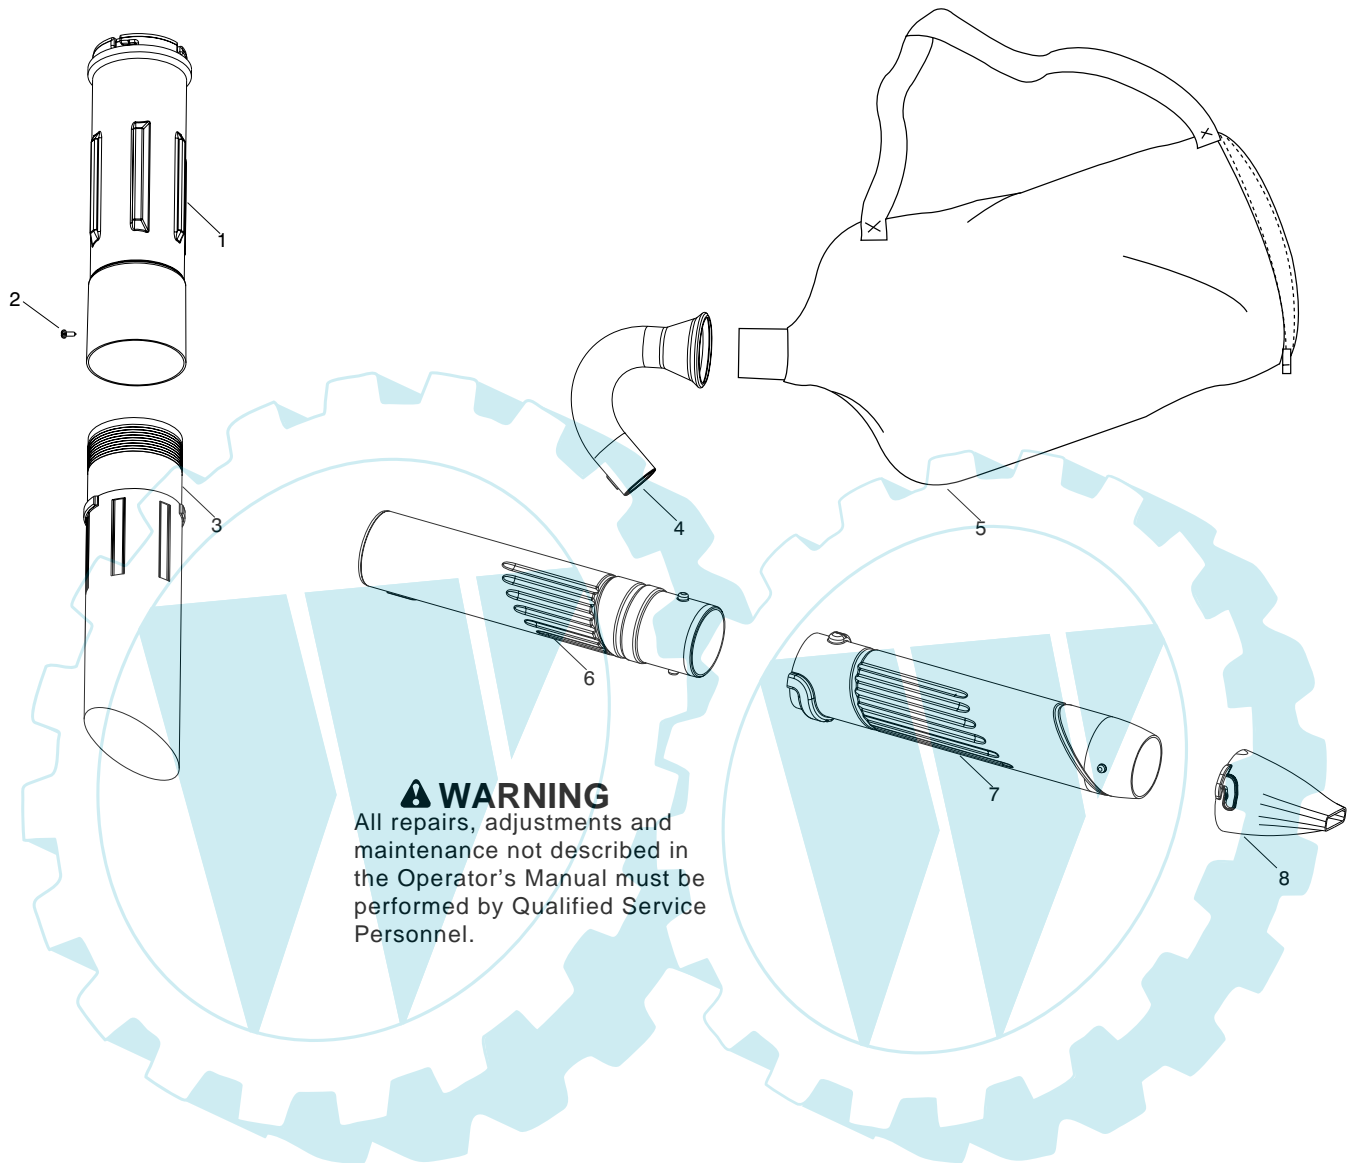

Parts List No. 545164322		Flymo PARTS LIST	MODEL XLB 325
Date 11/29/07	NEW		Page: 3
NOTE : Illustration may differ from actual model due to design changes.			

⚠ WARNING

All repairs, adjustments and maintenance not described in the Operator's Manual must be performed by Qualified Service Personnel.

Ref.	Part No.	Description
1.	545099401	Tube - Upper Vac
2.	545144101	Screw
3.	545141001	Tube - Lower Vac
4.	545116601	Tube - J
5.	530095564	Assy - Vac Bag
6.	545167801	Tube - Upper Blower w/barrier
7.	545100601	Tube - Lower Blower
8.	545151201	Nozzle - High Speed

✓ = New Part Number For This IPL

★ = Refer to the Service Reference Indicated for more information.(Located at the END of the IPL)