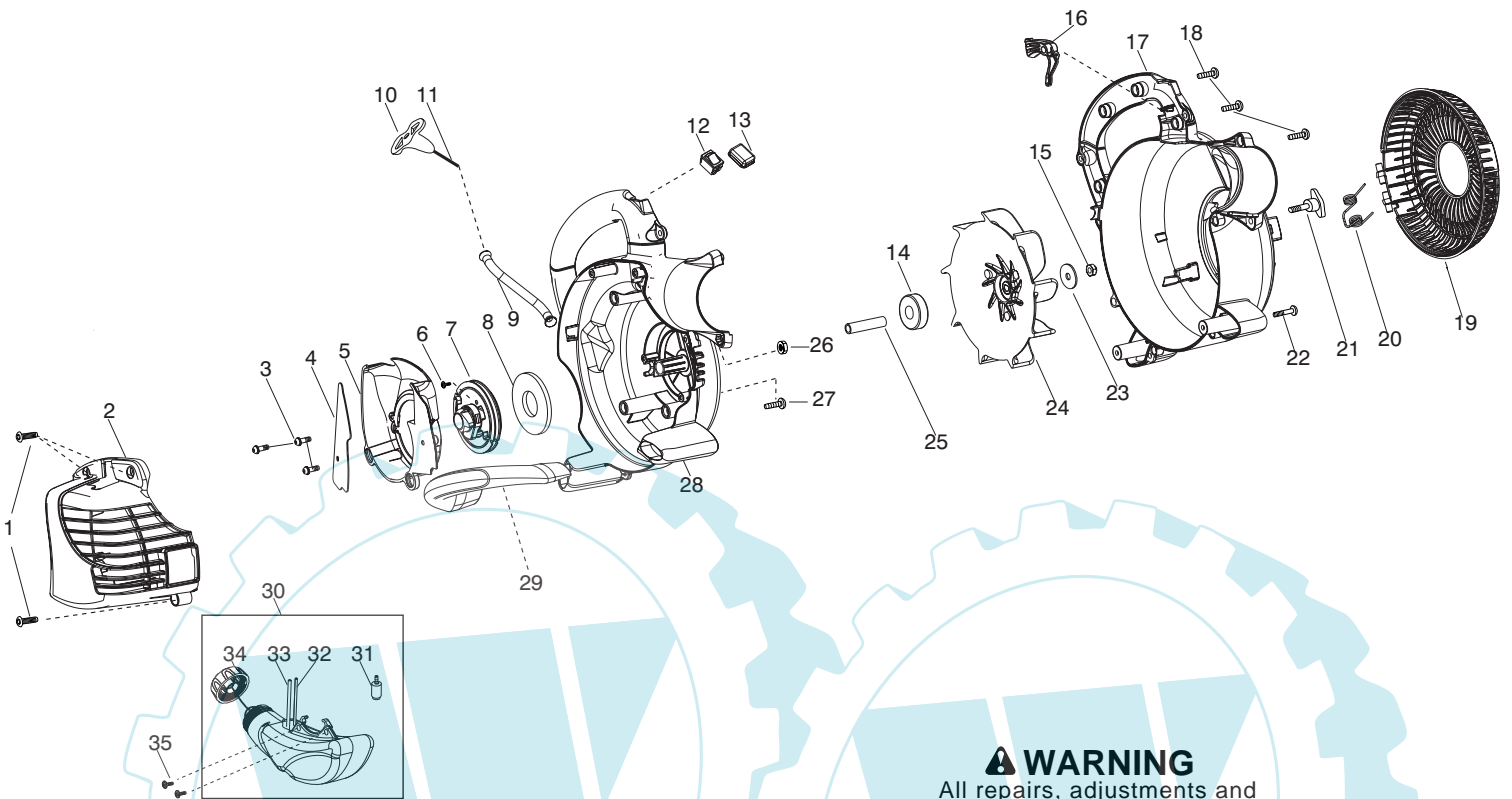

Parts List No. 545164322		Flymo PARTS LIST	MODEL XLB 325	
Date 11/29/07	NEW		NOTE : Illustration may differ from actual model due to design changes.	Page: 1

⚠ WARNING

All repairs, adjustments and maintenance not described in the Operator's Manual must be performed by Qualified Service Personnel.

Ref.	Part No.	Description	Ref.	Part No.	Description
1.	530015814	Screw	24.	545113601	Assy-Impeller
2.	545135806	Assy - Engine Cover	25.	545113701	Spacer - Flywheel
3.	530015880	Screw	26.	530015197	Nut
4.	545134001	Shield - Baffle	27.	530016386	Screw
5.	545099101	Baffle	28.	545100906	Assy-Scroll Assy. RH (Incl. 14)
6.	530016391	Screw	29.	545101201	Handle - Vac
7.	545081852	Kit - Starter Pulley	30.	545100401	Assy - Fuel Tank (Incl. 31,32,33,34)
8.	530042086	Spring - Starter	31.	530095646	Assy - Fuel Pickup
9.	545107101	Tube - Starter Rope	32.	530069247	Kit - Fuel Line (carb/purge)
10.	530054834	Handle - starter	33.	530069216	Kit - Fuel Line (tank/purge)
11.	545081833	Kit - Rope	34.	530057973	Assy - Fuel Cap w/retainer
12.	545081830	Kit - Switch (momentary) (Incl. 13)	35.	530016445	Screw - Fuel Tank Retainer
13.	545128201	Protector - Switch	Not Shown		
14.	545099001	Bearing	545154709	Manual	
15.	545116201	Nut - Lock	545167701	Decal - Warning CE	
16.	545113803	Trigger - Throttle	530402633	Decal - Screw Warning	
17.	545134107	Assy - Scroll LH (Incl. 19,20)			
18.	530015814	Screw			
19.	545100801	Door- Vac			
20.	545115601	Spring - Vac Door			
21.	545003502	Screw			
22.	530016406	Screw - Handle Vac			
23.	545109901	Washer - Impeller			

✓ = New Part Number For This IPL

★ = Refer to the Service Reference Indicated for more information.(Located at the END of the IPL)