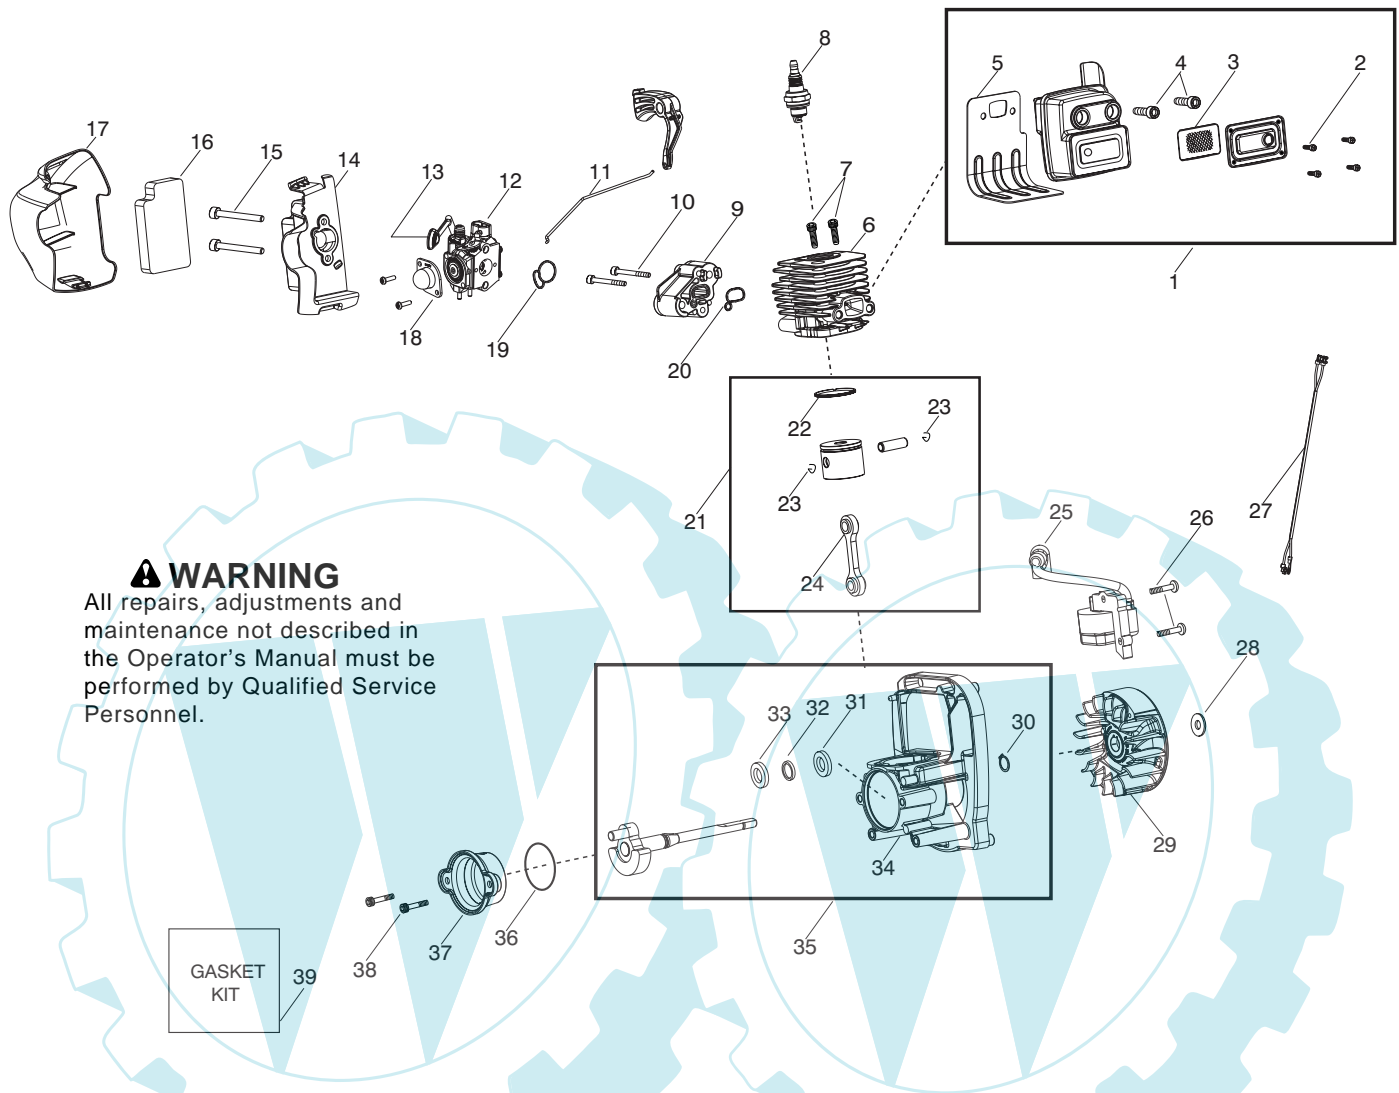

Parts List No. 545164322		Flymo PARTS LIST	MODEL XLB 325	
Date 11/29/07	NEW		NOTE : Illustration may differ from actual model due to design changes.	Page: 2

⚠ WARNING

All repairs, adjustments and maintenance not described in the Operator's Manual must be performed by Qualified Service Personnel.

Ref.	Part No.	Description	Ref.	Part No.	Description
1.	545090001	Assy - Muffler (Incl. 2,3,4,5)	21.	545081864	Kit - Piston / Connecting Rod (Incl. 22,23,24)
2.	530015241	Screw	22.	530012472	Ring - Piston
3.	545081845	Kit - Spark Screen	23.	530015162	Retainer - Wrist Pin
4.	530058982	Bolt	24.	545081865	Kit - Assy. Connecting Rod
5.	545081832	Gasket-Muffler (gasket kit)	25.	545158001	Module - Ignition
6.	545115301	Cylinder	26.	530016357	Screw
7.	530015953	Bolt	27.	545127601	Assy - Wire Harness
8.	952030249	Spark Plug (RCJ-6Y)	28.	530015828	Washer
9.	545084901	Adapter - Carb.	29.	530054115	Assy - Flywheel
10.	530016441	Screw	30.	530015941	Retainer - Crankshaft
11.	545115501	Linkage - Throttle	31.	530055728	Bearing - Outer
12.	545081831	Kit - Carb. Assy (WT847) (Incl. 13,18)	32.	530019264	Seal
13.	545157102	Lever- Choke (Gold)	33.	530032125	Bearing - Inner
14.	545112603	Base - Airbox	34.	530012582	Assy - Crankcase (Incl. 31,32,33)
15.	530016429	Screw	35.	545102102	Assy - Crankcase & Crankshaft (Incl. 30,34)
16.	545116801	Filter	36.	545081832	O-Ring (Rear Plug) (gasket kit)
17.	545112702	Cover - Air Box Filter	37.	530057954	Assy - Rear Plug (Incl. 36)
18.	530035497	Bulb - Purge (walbro 188-16)	38.	530016386	Screw
19.	545081832	O-Ring (Carb / Adapter) (gasket kit)	39.	545081832	Kit - Gasket (Incl. 5,19,20,36)
20.	545081832	O-Ring (Adapter / Cylinder) (gasket kit)			

✓ = New Part Number For This IPL

★ = Refer to the Service Reference Indicated for more information.(Located at the END of the IPL)